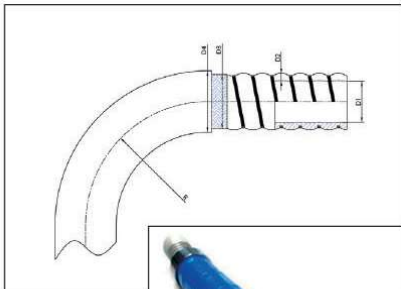

## Type TWFB1 Smooth bore flexible Teflon® hose with stainless steel helix and high tensile stainless steel braid.

**Construction:**

Ultra hygienic non-convoluted PTFE (polytetrafluorethylene) liner with stainless steel helix and a AISI 304 high tensile, stainless steel braid. The hose has exceptionally good vacuum- and kink resistance properties for extreme performance. Smoothflex should be specified for applications where Ultra hygienic nonconvoluted hose and high flexibility are imperative, e.g. Food, Bio, Pharmaceutical and Cosmetic industry. Only available in complete hose assembly form.

TEMP. -70°C +260°C

Size	D1	D2	D3		R	WP	BP	vacuum mbar20°C	Wl g/m	Ref. virgin	Ref. Antistatic
	min.	min.	min.	mm		Bar20°C					
1/2"	11.50	1.25	17.80		38	50	250	887	290	TWFB1012	TAWFB1012
5/8"	15.50	1.25	21.80		42	50	250	887	361	TWFB1016	TAWFB1016
3/4"	20.00	1.5	26.70		50	60	290	887	430	TWFB1020	TAWFB1020
1"	22.80	1.5	29.80		70	40	210	887	653	TWFB1025	TAWFB1025
1 1/4"	30.50	1.5	37.50		85	45	210	887	750	TWFB1032	TAWFB1032
1 1/2"	36.50	2	46.50		100	40	175	887	800	TWFB1040	TAWFB1040
2"	48.50	2	58.30		140	25	135	887	950	TWFB1050	TAWFB1050

### Smooth bore flexible PTFE hose with stainless steel helix and EPDM vulcanized high tensile stainless steel braid.

**Construction:**

Ultra hygienic non-convoluted PTFE (polytetrafluorethylene) liner with stainless steel helix and a AISI 304 high tensile, stainless steel braid.