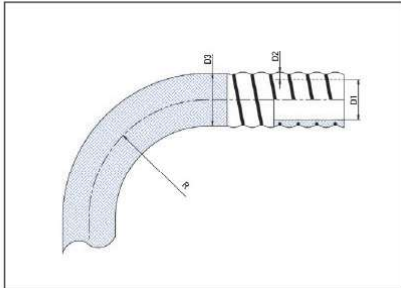

## Type TWFB1 Smooth bore flexible Teflon® hose with stainless steel helix and high tensile stainless steel braid.

**Construction:**

Ultra hygienic non-convoluted PTFE (polytetrafluorethylene) liner with stainless steel helix and a AISI 304 high tensile, stainless steel braid. The hose has exceptionally good vacuum- and kink resistance properties for extreme performance. Smoothflex should be specified for applications where Ultra hygienic nonconvoluted hose and high flexibility are imperative, e.g. Food, Bio, Pharmaceutical and Cosmetic industry. Only available in complete hose assembly form.

TEMP. -70°C +260°C

Size	D1	D2	D3		R	WP	BP	vacuum mbar20°C	Wl g/m	Ref. virgin	Ref. Antistatic
	min.	min.	min.	mm		Bar20°C					
1/2"	11.50	1.25	17.80		38	50	250	887	290	TWFB1012	TAWFB1012
5/8"	15.50	1.25	21.80		42	50	250	887	361	TWFB1016	TAWFB1016
3/4"	20.00	1.5	26.70		50	60	290	887	430	TWFB1020	TAWFB1020
1"	22.80	1.5	29.80		70	40	210	887	653	TWFB1025	TAWFB1025
1 1/4"	30.50	1.5	37.50		85	45	210	887	750	TWFB1032	TAWFB1032
1 1/2"	36.50	2	46.50		100	40	175	887	800	TWFB1040	TAWFB1040
2"	48.50	2	58.30		140	25	135	887	950	TWFB1050	TAWFB1050

### Smooth bore flexible PTFE hose with stainless steel helix and EPDM vulcanized high tensile stainless steel braid.

**Construction:**

Ultra hygienic non-convoluted PTFE (polytetrafluorethylene) liner with stainless steel helix and a AISI 304 high tensile, stainless steel braid.